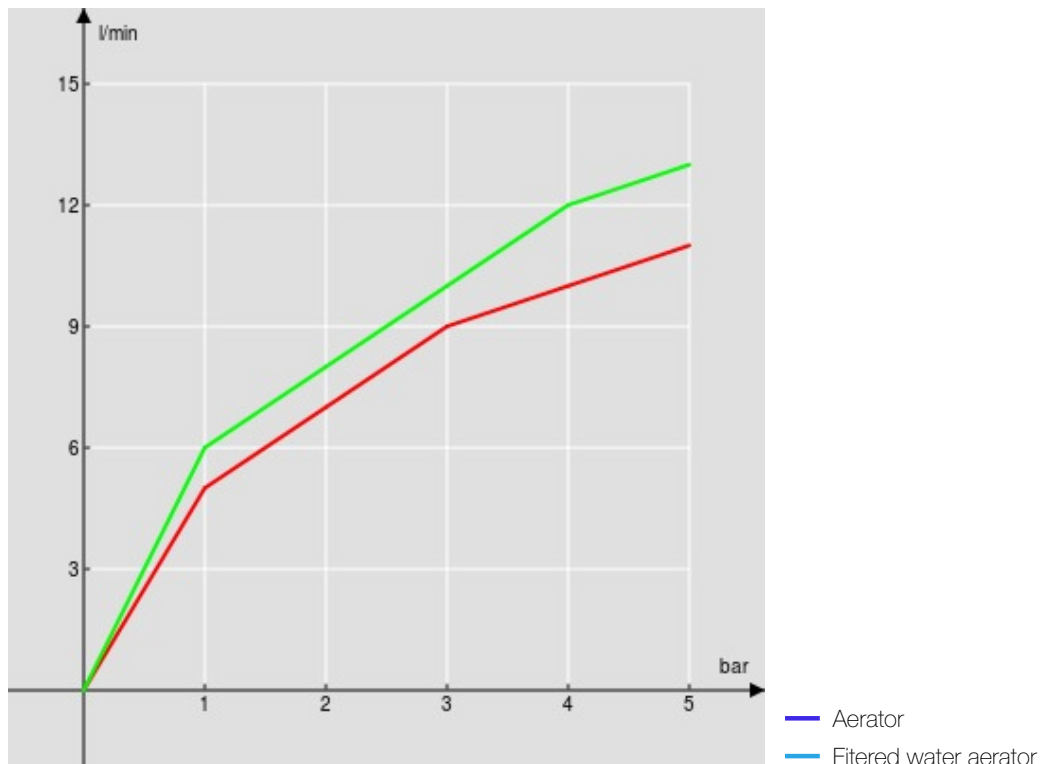

SPECIFICATIONS

Dual-lever with filtration system

Inox brushed

180° swivel spout (adaptable 120 ° or 360 °)

Dual Flow pull-out hand shower

AQA drink Zinc + Magnesium BWT 650 litre filter (22°F)

Filter capacity control litre meter (batteries not included)

ø 3/8" stainless steel flexible pipe

50% two step cartridge for water saving

Packaging: 66 x 34,5 x 7 cm / 0,01594 m³ / 2,63 kg

FLOW RATE DIAGRAM: HOT/COLD WATER

FLOW RATE DIAGRAM: MIXED WATER