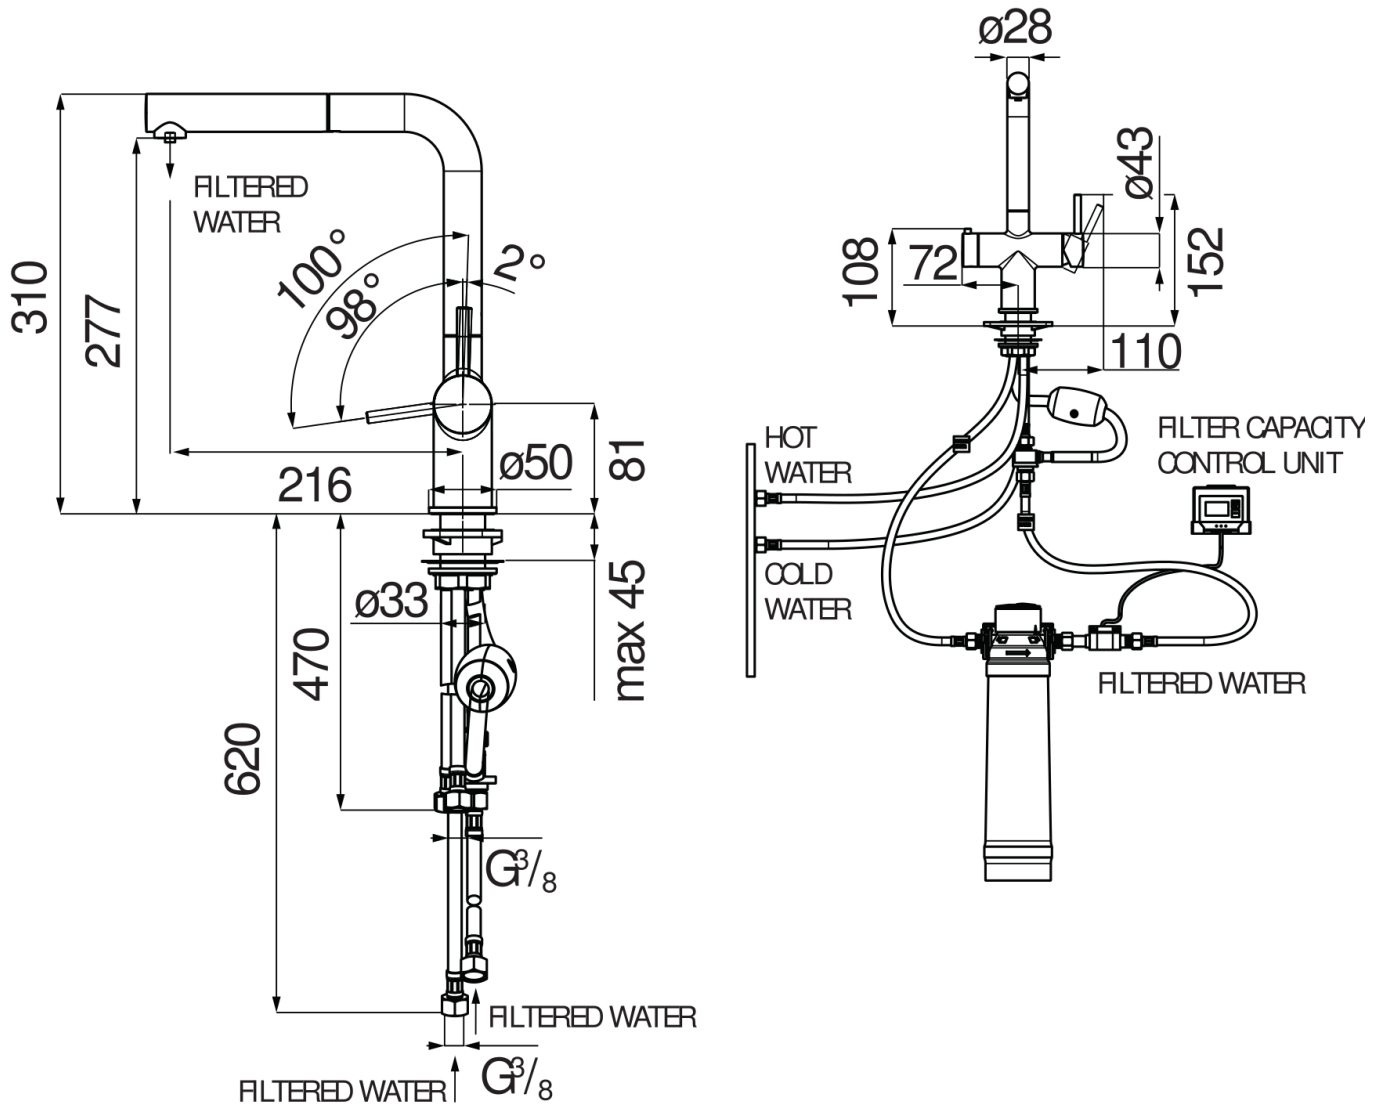

SPECIFICATIONS

Dual-lever with filtration system

Inox brushed

180° swivel spout (adaptable 120 ° or 360 °)

Dual Flow pull-out hand shower

AQA drink Zinc + Magnesium BWT 650 litre filter (22°F)

Filter capacity control litre meter (batteries not included)

ø 3/8" stainless steel flexible pipe

50% two step cartridge for water saving

Packaging: 66 x 34,5 x 7 cm / 0,01594 m³ / 2,63 kg

FLOW RATE DIAGRAM: HOT/COLD WATER

FLOW RATE DIAGRAM: MIXED WATER