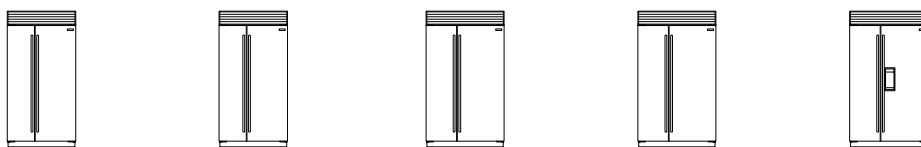

Classic Series Refrigeration

MODEL	ICBCL4250S	ICBCL4250SID	ICBCL4850S	ICBCL4850SID	ICBCL4850SD
Product Type	Side-by-Side	Side-by-Side	Side-by-Side	Side-by-Side	Side-by-Side
Description	Refrigerator/Freezer	Refrigerator/Freezer	Refrigerator/Freezer	Refrigerator/Freezer	Refrigerator/Freezer
MODEL / INSTALLATION OPTIONS					
Built-In	•	•	•	•	•
Overlay					
Integrated					
Side Panels	•	•	•	•	•
Dual Installation					
PRICES					
Stainless Steel (tubular handle)	€18.761	€20.414	€19.835	€21.488	€21.653
Stainless Steel (pro handle)	€18.761	€20.414	€19.835	€21.488	€21.653
SPECIFICATIONS					
Width (mm)	1067	1067	1219	1219	1219
Height (mm)	2134	2134	2134	2134	2134
Depth (mm)	610	610	610	610	610
Door Clearance (mm)	668*	668*	762*	762*	762*
Refrigerator Gross Volume (L)**	484	485	568	568	557
Refrigerator Storage Volume (L)**	439	429	516	506	499
Refrigerator Total Volume (L)***	452	441	531	519	506
Freezer Gross Volume (L)**	272	272	322	322	322
Freezer Storage Volume (L)**	243	248	288	294	294
Freezer Total Volume (L)***	248	251	294	297	297
Temperature Zones	2	2	2	2	2
<i>*For flush inset, add 13 mm. **Volume based on IEC 62552:2007. ***Volume based on IEC 62552-3:2015.</i>					
FEATURES					
Dual Refrigeration	•	•	•	•	•
Ice Maker	•	•	•	•	•
Max Ice	•	•	•	•	•
Air Purification System	•	•	•	•	•
Water Filtration System	•	•	•	•	•
Refrigerator Shelves / Door bins	4 / 5	4 / 5	4 / 5	4 / 5	4 / 5
Refrigerator Drawers	4	4	4	4	4
Freezer Shelves / Door bins	3 / 5	2.5 / 5	3 / 5	2.5 / 5	2.5 / 5
Freezer Drawers	3	3	3	3	3
Wine Racks					
Internal Water Dispenser		•		•	
Ice / Water Dispenser		•		•	•
Dairy Compartment	•	•	•	•	•
TECHNICAL DATA					
European Energy Class*	E	E	E	E	E
Temperature Rating	SN-T	SN-T	SN-T	SN-T	SN-T
Energy Use (kWh/y)**	379	377	418	416	413
Voltage (V~)	220-240	220-240	220-240	220-240	220-240
Electrical Load (A)	2.0	2.0	2.0	2.0	2.0
Decibel Rating (dB(A))	35	35	35	35	35
Frequency (Hz)	50/60	50/60	50/60	50/60	50/60

*According to (EU) 2019/2016. **According to IEC 62552-3:2015.