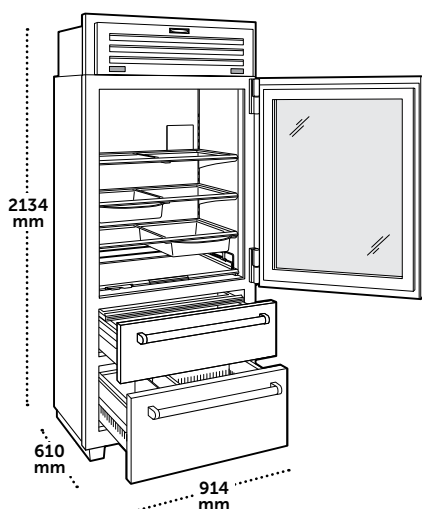

Designer Series Undercounter Refrigeration

91 cm PRO Refrigerator/Freezer with Glass Door

MODEL	PRICE
ICBPRO3650G	€24.579

SPECIFICATIONS

Overall Dimensions	914 mm W x 2134 mm H x 610 mm D
Shipping Weight	295 kg

FEATURES

Refrigerator

- 3 adjustable glass shelves
- 2 stainless steel slide-out bins
- Sliding glass shelf with folding gates
- 1 crisper drawer
- Crisper cover
- Set of interchangeable drawer dividers
- Triple-pane, UV-resistant glass door
- Air purification system

Freezer

- Automatic ice maker
- Full-extension drawer
- Stainless steel ice bucket
- Water filtration system

Accessories

Stainless Steel Panels

DESCRIPTION	NUMBER	PRICE
Side Panel	9013058	€1.331
Top Panel*	9013005	€513
Kickplate	9013060	€248

*Requires at least one side panel for proper installation.

Filters and Cartridges

DESCRIPTION	NUMBER	PRICE
Replacement Filter		
Water Filter	4204490	€116
Replacement Cartridge		
Air Purification	7042798	€116

Miscellaneous

DESCRIPTION	NUMBER	PRICE
Dual Installation Kit*	9029083	€562
Slide-Out Bin	9013059	€372
Drawer Divider Set	9055914	€339
Slide-Out Shelf Gates (2)	9019829	€207
Egg Container	7007506	€83
90° Door Stop	9063856	€25

*Handle-to-handle installation only.