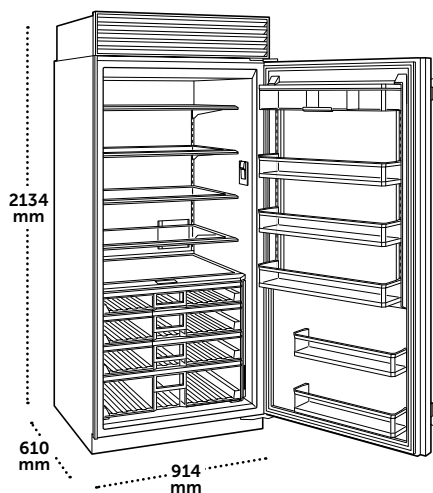

Designer Series Undercounter Refrigeration

91 cm All Refrigerator with Internal Dispenser

MODEL	PRICE
ICBCL3650RID/S/P	€14.695
ICBCL3650RID/S/P	€14.695

SPECIFICATIONS

Overall Dimensions	914 mm W x 2134 mm H x 610 mm D
Shipping Weight	235 kg

FEATURES

- Split Climate™ intelligent cooling system
- ClearSight™ LED lighting with Night Mode
- Stainless accents
- 4 adjustable glass shelves
- 4 crisper drawers with removable dividers
- 3 adjustable and 2 stationary door bins
- Flip-up dairy compartment
- Air purification system
- Internal water dispenser
- Water filtration system

Accessories

Grilles

FINISHED HEIGHT	NUMBER	PRICE
Stainless Steel		
2134 mm Pro Louvered	9044756	€868

Dual Installation Kit

DESCRIPTION	NUMBER	PRICE
All Designs		
Dual Installation Kit	9040597	€728

For handle-to-handle installations only. Kit includes center trim strip, heater and mounting hardware.

Dual Installation Kit with Dual Wide Grille

DESCRIPTION	NUMBER	PRICE
Stainless Steel		
1676 mm Pro Louvered	9040595	€2.141
1829 mm Pro Louvered	9040596	€2.207

For handle-to-handle installations only. Kit includes dual wide kickplate and dual wide grille for 2134 mm finished height, center trim strip, heater and mounting hardware.

Miscellaneous

DESCRIPTION	NUMBER	PRICE
Mounting Kit		
Custom Side Panel	7003407	€191
Side Panels		
Stainless Steel (1)	9044759	€1.381
Kickplates		
Stainless Steel RH	9038630	€100
Stainless Steel LH	9038631	€100
Egg Container	7007506	€83
90° Door Stop	7005865	€25
Filters and Cartridges		
Water Filter	4204490	€116
Air Purification Cartridge	7042798	€116