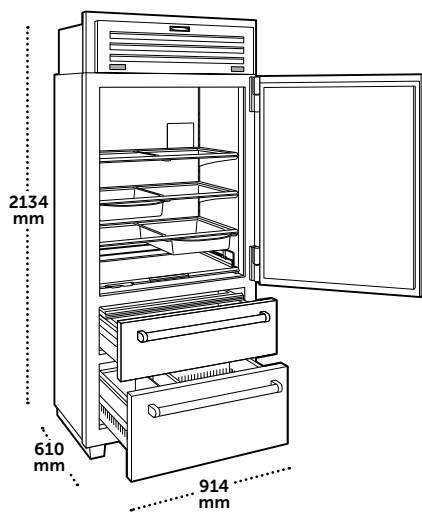

Designer Series Undercounter Refrigeration

91 cm PRO Refrigerator/Freezer

MODEL	PRICE
ICBPRO3650	€24.579

SPECIFICATIONS

Overall Dimensions	914 mm W x 2134 mm H x 610 mm D
Shipping Weight	286 kg

FEATURES

Refrigerator

- 3 adjustable glass shelves
- 2 stainless steel slide-out bins
- Sliding glass shelf with folding gates
- 1 crisper drawer with cover
- Set of interchangeable drawer dividers
- Air purification system

Freezer

- Automatic ice maker
- Full-extension drawer
- Stainless steel ice bucket
- Water filtration system

Accessories

Stainless Steel Panels

DESCRIPTION	NUMBER	PRICE
Side Panel	9013058	€1.331
Top Panel*	9013005	€513
Kickplate	9013060	€248

*Requires at least one side panel for proper installation.

Filters and Cartridges

DESCRIPTION	NUMBER	PRICE
Replacement Filter		
Water Filter	4204490	€116
Replacement Cartridge		
Air Purification	7042798	€116

Miscellaneous

DESCRIPTION	NUMBER	PRICE
Dual Installation Kit*	9029083	€562
Slide-Out Bin	9013059	€372
Drawer Divider Set	9055914	€339
Slide-Out Shelf Gates (2)	9019829	€207
Egg Container	7007506	€83
90° Door Stop	9063856	€25

*Handle-to-handle installation only.