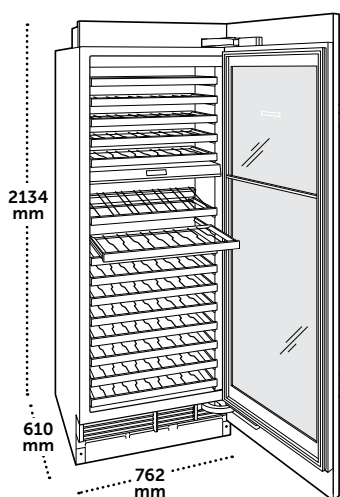

Designer Series Undercounter Refrigeration

76 cm Wine Storage

MODEL	PRICE
ICBDEC3050W	€12.562

SPECIFICATIONS

Overall Dimensions	762 mm W x 2134 mm H x 610 mm D
Design	Designer Series
Wine Storage Capacity	146 bottles (750 ml)
Shipping Weight	203 kg

FEATURES

- 2 temperature zones
- 5 upper and 10 lower compartment shelves
- Full-view, UV-resistant glass door
- Inventory tile system

Accessories

Stainless Steel Door Panels

DESCRIPTION	NUMBER	PRICE
2134 mm Fin Height – 102 mm Toe Kick		
Tubular Handle / RH	7025392	€1.529
Tubular Handle / RH / Lock	7025396	€1.703
Tubular Handle / LH	7025393	€1.529
Tubular Handle / LH / Lock	7025397	€1.703
Pro Handle / RH	7025344	€1.529
Pro Handle / RH / Lock	7025348	€1.703
Pro Handle / LH	7025345	€1.529
Pro Handle / LH / Lock	7025349	€1.703

Dual Installation

DESCRIPTION	NUMBER	PRICE
Dual Installation Kits		
Handle-to-Handle	7027904	€472
Handle-to-Hinge	7030378	€472
Hinge-to-Hinge	7030379	€472

Kickplates

1219 mm Stainless Steel	7026838	€133
1372 mm Stainless Steel	7026839	€133
1524 mm Stainless Steel	7026840	€149
1676 mm Stainless Steel	7026841	€174

Miscellaneous

DESCRIPTION	NUMBER	PRICE
Enclosure Panels		
Stainless Steel Side (1)	7031340	€1.786
Reduced Toe Kick Divider*	7029956	€100
Solid Panel-Ready Door RH**	7031927	€1.009
Solid Panel-Ready Door LH**	7031928	€1.009
Lock Kit	7028773	€207
Inventory Tiles (15)	7031944	€83
Inventory Tiles / Writable (15)	7030331	€133
Bulk Storage Drawer	7028450	€1.240
Dessert Wine Rack	7028451	€728

*Required for toe kicks 98 mm to 51 mm.

**Installation may require authorized service.