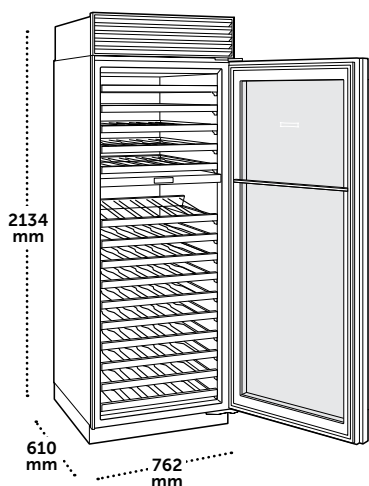

Designer Series Undercounter Refrigeration

76 cm Wine Storage

MODEL	PRICE
ICBCL3050W/O	€13.455
ICBCL3050W/S/T	€15.207
ICBCL3050W/S/P	€15.207

SPECIFICATIONS	
Overall Dimensions	762 mm W x 2134 mm H x 610 mm D
Design	Classic Series
Wine Storage Capacity	146 bottles (750 ml)
Shipping Weight	215 kg

FEATURES

- 2 temperature zones
- 5 upper and 9 lower compartment shelves
- Display shelf
- Full-view, UV-resistant glass door

No solid door option available for this model.

Accessories

Grilles

FINISHED HEIGHT	NUMBER	PRICE
Overlay or Flush Inset		
2134 mm Grille Frame	9044751	€472
Stainless Steel		
2134 mm Pro Louvered	9044755	€827

Accessories

Dual Installation Kit

DESCRIPTION	NUMBER	PRICE
All Designs		
Dual Installation Kit	9040597	€728

For handle-to-handle installations only. Kit includes center trim strip, heater and mounting hardware.

Dual Installation Kit with Dual Wide Grille

DESCRIPTION	NUMBER	PRICE
Stainless Steel		
1524 mm Pro Louvered	9040594	€2.116
1676 mm Pro Louvered	9040595	€2.141

For handle-to-handle installations only. Kit includes dual wide kickplate and dual wide grille for 2134 mm finished height, center trim strip, heater and mounting hardware.

Single Flush Inset – Stainless Steel

DESCRIPTION	NUMBER	PRICE
Grilles		
2134 mm Solid SS	9038231	€414
2134 mm Pro Louvered	9045093	€637
Door Panels		
Pro Handle	9038447	€1.612
Tubular Handle	9038448	€1.612

Miscellaneous

DESCRIPTION	NUMBER	PRICE
Mounting Kits		
Custom Side Panel	7003407	€191
Side Panels		
Stainless Steel (1)	9044759	€1.381
Kickplates		
Stainless Steel RH	9038627	€100
Stainless Steel LH	9038628	€100
Lock Kit	9040598	€439
90° Door Stop	7005865	€25
Inventory Tiles (15)	7031944	€83
Inventory Tiles / Writable (15)	7030331	€133
Bulk Storage Drawer	9038248	€1.422
Dessert Wine Rack	7040428	€620