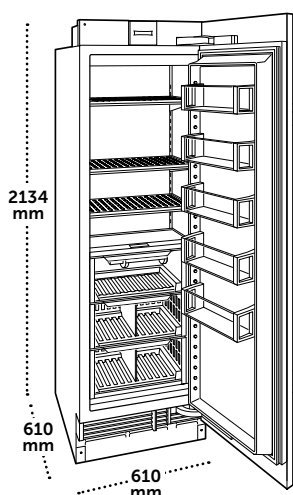

Designer Series Undercounter Refrigeration

61 cm All Freezer – Column

MODEL	PRICE
ICBDEC2450FI	€11.753

SPECIFICATIONS

Overall Dimensions	610 mm W x 2134 mm H x 610 mm D
Shipping Weight	166 kg

FEATURES

- ClearSight™ LED lighting with Night Mode
- Stainless accents
- 3 adjustable wire shelves
- 2 storage drawers with adjustable dividers
- 5 adjustable door bins
- Ice drawer with automatic ice maker
- Water filtration system

Accessories

Stainless Steel Door Panels

DESCRIPTION	NUMBER	PRICE
2134 mm Fin Height – 102 mm Toe Kick		
Tubular Handle / RH	7023710	€1.207
Tubular Handle / LH	7023711	€1.207
Pro Handle / RH	7025320	€1.207
Pro Handle / LH	7025321	€1.207

Dual Installation

DESCRIPTION	NUMBER	PRICE
Dual Installation Kits		
Handle-to-Handle	7027904	€472
Handle-to-Hinge	7030378	€472
Hinge-to-Hinge	7030379	€472

Kickplates

1067 mm Stainless Steel	7027399	€133
1219 mm Stainless Steel	7026838	€133
1372 mm Stainless Steel	7026839	€133
1524 mm Stainless Steel	7026840	€149

Miscellaneous

DESCRIPTION	NUMBER	PRICE
Enclosure Panel		
Stainless Steel Side (1)	7031340	€1.786
Reduced Toe Kick Divider*	7029956	€100
Filters		
Water Filter	4204490	€116

*Required for toe kicks 98 mm to 51 mm.