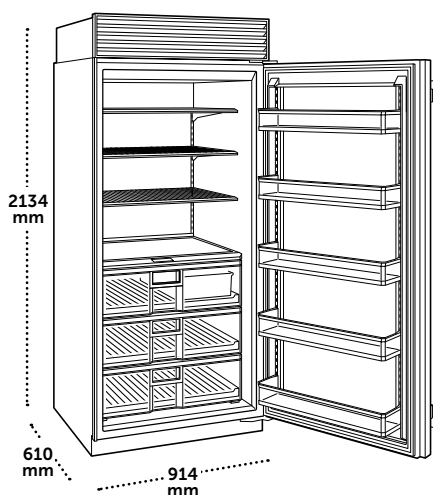

Designer Series Undercounter Refrigeration

91 cm All Freezer

MODEL	PRICE
ICBCL3650F/S/T	€14.315
ICBCL3650F/S/P	€14.315

SPECIFICATIONS

Overall Dimensions	914 mm W x 2134 mm H x 610 mm D
Shipping Weight	206 kg

FEATURES

- ClearSight™ LED lighting with Night Mode
- Stainless accents
- 3 adjustable stainless-steel freezer shelves
- 3 storage drawers with adjustable dividers
- 5 adjustable door bins
- Automatic ice maker with removable ice bin with handle
- Water filtration system

Accessories

Grilles

FINISHED HEIGHT	NUMBER	PRICE
Stainless Steel		
2134 mm Pro Louvered	9044756	€868

Dual Installation Kit

DESCRIPTION	NUMBER	PRICE
All Designs		
Dual Installation Kit	9040597	€728

For handle-to-handle installations only. Kit includes center trim strip, heater and mounting hardware.

Dual Installation Kit with Dual Wide Grille

DESCRIPTION	NUMBER	PRICE
Stainless Steel		
1676 mm Pro Louvered	9040595	€2.141
1829 mm Pro Louvered	9040596	€2.207

For handle-to-handle installations only. Kit includes dual wide kickplate and dual wide grille for 2134 mm finished height, center trim strip, heater and mounting hardware.

Miscellaneous

DESCRIPTION	NUMBER	PRICE
Mounting Kit		
Custom Side Panel	7003407	€191
Side Panels		
Stainless Steel (1)	9044759	€1.381
Kickplates		
Stainless Steel RH	9038630	€100
Stainless Steel LH	9038631	€100
90° Door Stop	7005865	€25
Filters and Cartridges		
Water Filter	4204490	€116