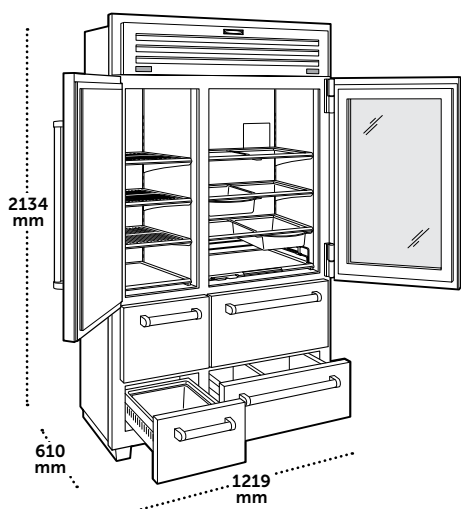

Designer Series Undercounter Refrigeration

122 cm PRO Refrigerator/Freezer with Glass Door

MODEL	PRICE
ICBPRO4850G	€30.562

SPECIFICATIONS	
Overall Dimensions	1219 mm W x 2134 mm H x 610 mm D
Shipping Weight	399 kg

FEATURES

Refrigerator

- 3 adjustable glass shelves
- 2 stainless steel slide-out bins
- Sliding glass shelf with folding gates
- 2 storage drawers
- Crisper cover
- Set of interchangeable drawer dividers
- Triple-pane, UV-resistant glass door
- Air purification system

Freezer

- Automatic ice maker
- 3 adjustable stainless steel shelves
- 2 storage drawers
- Stainless steel ice bucket
- Water filtration system

Accessories

Stainless Steel Panels

DESCRIPTION	NUMBER	PRICE
Side Panel	9013058	€1.331
Top Panel*	9013057	€596
Kickplate	9013060	€248

*Requires at least one side panel for proper installation.

Filters and Cartridges

DESCRIPTION	NUMBER	PRICE
Replacement Filter		
Water Filter	4204490	€116
Replacement Cartridge		
Air Purification	7042798	€116

Miscellaneous

DESCRIPTION	NUMBER	PRICE
Slide-Out Bin	9063857	€372
Drawer Divider Set	9055913	€339
Slide-Out Shelf Gates (2)	9019829	€207
Egg Container	7007506	€83
90° Door Stop	9063856	€25