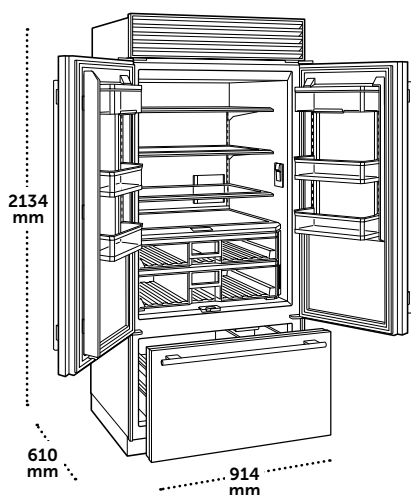

Designer Series Undercounter Refrigeration

91 cm Over-and-Under with French Door and Internal Dispenser

MODEL	PRICE
ICBCL3650UFDID/S/T	€19.835
ICBCL3650UFDID/S/P	€19.835

SPECIFICATIONS

Overall Dimensions	914 mm W x 2134 mm H x 610 mm D
Shipping Weight	260 kg

FEATURES

- Split Climate™ intelligent cooling system
- ClearSight™ LED lighting with Night Mode
- Stainless accents

Refrigerator

- 3 adjustable glass shelves
- 2 crisper drawers with removable dividers
- 4 adjustable door bins
- 2 flip-up dairy compartments
- Air purification system
- Internal water dispenser

Freezer

- Full-extension drawer with expandable freezer basket
- Automatic ice maker with removable ice container
- Water filtration system

Accessories

Grilles

FINISHED HEIGHT	NUMBER	PRICE
Stainless Steel		
2134 mm Pro Louvered	9044756	€868

Miscellaneous

DESCRIPTION	NUMBER	PRICE
Mounting Kit		
Custom Side Panel	7003407	€191
Side Panels		
Stainless Steel (1)	9044759	€1.381
Stainless Steel Kickplate	9055389	€100
Egg Container	7007506	€83
90° Door Stop	7005865	€25
Filters and Cartridges		
Water Filter	4204490	€116
Air Purification Cartridge	7042798	€116