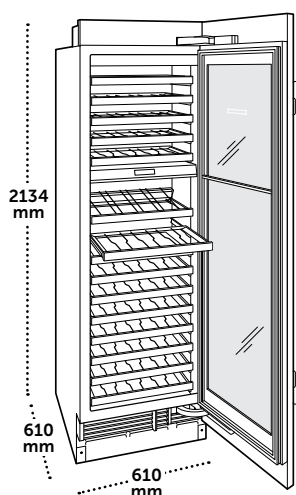

Designer Series Undercounter Refrigeration

61 cm Wine Storage

MODEL	PRICE
ICBDEC2450W	€11.257

SPECIFICATIONS

Overall Dimensions	610 mm W x 2134 mm H x 610 mm D
Design	Designer Series
Wine Storage Capacity	102 bottles (750 ml)
Shipping Weight	186 kg

FEATURES

- 2 temperature zones
- 5 upper and 10 lower compartment shelves
- Full-view, UV-resistant glass door
- Inventory tile system

Accessories

Stainless Steel Door Panels

DESCRIPTION	NUMBER	PRICE
2134 mm Fin Height – 102 mm Toe Kick		
Tubular Handle / RH	7025384	€1.331
Tubular Handle / RH / Lock	7025388	€1.521
Tubular Handle / LH	7025385	€1.331
Tubular Handle / LH / Lock	7025389	€1.521
Pro Handle / RH	7025336	€1.331
Pro Handle / RH / Lock	7025340	€1.521
Pro Handle / LH	7025337	€1.331
Pro Handle / LH / Lock	7025341	€1.521

Dual Installation

DESCRIPTION	NUMBER	PRICE
Dual Installation Kits		
Handle-to-Handle	7027904	€472
Handle-to-Hinge	7030378	€472
Hinge-to-Hinge	7030379	€472

Kickplates

1067 mm Stainless Steel	7027399	€133
1219 mm Stainless Steel	7026838	€133
1372 mm Stainless Steel	7026839	€133
1524 mm Stainless Steel	7026840	€149

Miscellaneous

DESCRIPTION	NUMBER	PRICE
Enclosure Panels		
Stainless Steel Side (1)	7031340	€1.786
Reduced Toe Kick Divider*	7029956	€100
Solid Panel-Ready Door RH**	7031925	€959
Solid Panel-Ready Door LH**	7031926	€959
Lock Kit	7028773	€207
Inventory Tiles (15)	7031944	€83
Inventory Tiles / Writable (15)	7030331	€133
Bulk Storage Drawer	7028449	€1.025
Dessert Wine Rack	7028451	€728

*Required for toe kicks 98 mm to 51 mm.

**Installation may require authorized service.