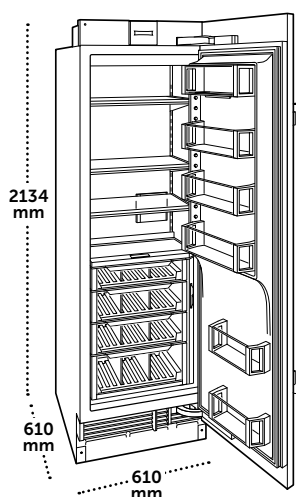

Designer Series Undercounter Refrigeration

61 cm All Refrigerator – Column

MODEL	PRICE
ICBDEC2450R	€11.984

SPECIFICATIONS

Overall Dimensions	610 mm W x 2134 mm H x 610 mm D
Shipping Weight	165 kg

FEATURES

- Split Climate™ intelligent cooling system
- ClearSight™ LED lighting with Night Mode
- Stainless accents
- 3 adjustable glass shelves
- 4 soft-close crisper drawers with adjustable dividers
- 3 adjustable and 2 stationary door bins
- Flip-up dairy compartment
- Air purification system

Accessories

Stainless Steel Door Panels

DESCRIPTION	NUMBER	PRICE
2134 mm Fin Height – 102 mm Toe Kick		
Tubular Handle / RH	7023710	€1.207
Tubular Handle / LH	7023711	€1.207
Pro Handle / RH	7025320	€1.207
Pro Handle / LH	7025321	€1.207

Dual Installation

DESCRIPTION	NUMBER	PRICE
Dual Installation Kits		
Handle-to-Handle	7027904	€472
Handle-to-Hinge	7030378	€472
Hinge-to-Hinge	7030379	€472

Kickplates

1067 mm Stainless Steel	7027399	€133
1219 mm Stainless Steel	7026838	€133
1372 mm Stainless Steel	7026839	€133
1524 mm Stainless Steel	7026840	€149

Miscellaneous

DESCRIPTION	NUMBER	PRICE
Enclosure Panel		
Stainless Steel Side (1)	7031340	€1.786
Reduced Toe Kick Divider*	7029956	€100
Egg Container	7007506	€83
Cartridges		
Air Purification Cartridge	7042798	€116

*Required for toe kicks 98 mm to 51 mm.