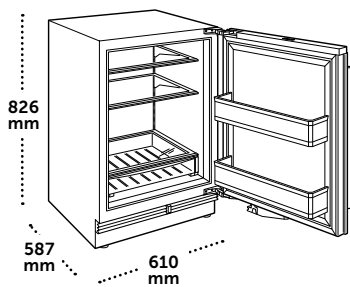

Designer Series Undercounter Refrigeration

61 cm All Refrigerator

MODEL	PRICE
ICBDEU2450R	€4.000

SPECIFICATIONS

Overall Dimensions	610 mm W x 826 mm H x 587 mm D
Shipping Weight	60 kg

FEATURES

- 2 adjustable glass shelves
- 1 fixed glass shelf
- All glass shelves feature a spill-proof, nano-coating
- Clear storage drawer
- 2 door bins
- White interior
- Door alarm

Accessories

Stainless Steel Door Panels

DESCRIPTION	NUMBER	PRICE
Tubular Handle / RH	9029035	€579
Tubular Handle / LH	9029029	€579
Pro Handle / RH	9029031	€579
Pro Handle / LH	9029025	€579

Door panel kits include solid stainless steel kickplate, minimum installation height of 864 mm.

Dual Installation

DESCRIPTION	NUMBER	PRICE
Dual Installation Kits		
Two DEU Units*	9029245	€248
One DEU with One ID Unit**	9035535	€248

Stainless Steel Kickplates

1219 mm	7042655	€323
1219 mm Tall**	7042680	€323

*Use when dual installing two undercounter units. Handle to handle installation only.

**Use when dual installing undercounter unit with drawer unit. Handle to hinge installation only.

***Minimum installation height of 876 mm.

Miscellaneous

DESCRIPTION	NUMBER	PRICE
Stainless Steel Kickplate		
610 mm Tall*	7042677	€100
Custom Panel Lock Kit	7042232	€224

*Minimum installation height of 876 mm.