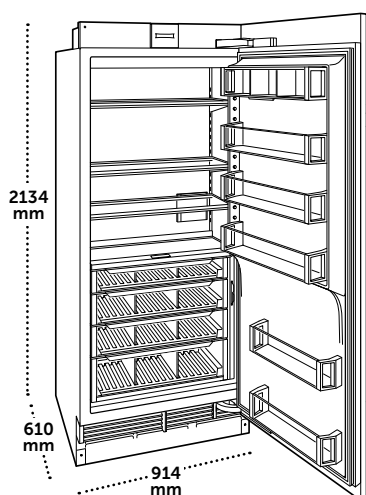

Designer Series Undercounter Refrigeration

91 cm All Refrigerator – Column

MODEL	PRICE
ICBDEC3650RID	€13.397

SPECIFICATIONS

Overall Dimensions	914 mm W x 2134 mm H x 610 mm D
Shipping Weight	186 kg

FEATURES

- Split Climate™ intelligent cooling system
- ClearSight™ LED lighting with Night Mode
- Stainless accents
- 3 adjustable glass shelves
- 4 soft-close crisper drawers with adjustable dividers
- 3 adjustable and 2 stationary door bins
- Flip-up dairy compartment
- Air purification system
- Internal water dispenser
- Water filtration system

Accessories

Stainless Steel Door Panels

DESCRIPTION	NUMBER	PRICE
2134 mm Fin Height – 102 mm Toe Kick		
Tubular Handle / RH	7025366	€1.562
Tubular Handle / LH	7025367	€1.562
Pro Handle / RH	7025316	€1.562
Pro Handle / LH	7025317	€1.562

Dual Installation

DESCRIPTION	NUMBER	PRICE
Dual Installation Kits		
Handle-to-Handle	7027904	€472
Handle-to-Hinge	7030378	€472
Hinge-to-Hinge	7030379	€472

Kickplates

1372 mm Stainless Steel	7026839	€133
1524 mm Stainless Steel	7026840	€149
1676 mm Stainless Steel	7026841	€174
1829 mm Stainless Steel	7026842	€174

Miscellaneous

DESCRIPTION	NUMBER	PRICE
Enclosure Panel		
Stainless Steel Side (1)	7031340	€1.786
Reduced Toe Kick Divider*	7029956	€100
Egg Container	7007506	€83
Filters and Cartridges		
Water Filter	4204490	€116
Air Purification Cartridge	7042798	€116

*Required for toe kicks 98 mm to 51 mm.