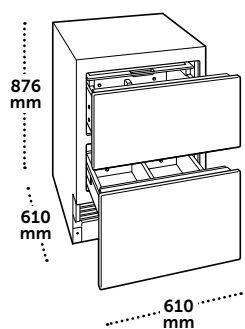

Designer Series Undercounter Refrigeration

61 cm Indoor/Outdoor All Refrigerator – Drawers

MODEL	PRICE
ICBID-24RO	€7.224

SPECIFICATIONS

Overall Dimensions	610 mm W x 876 mm H x 610 mm D
Shipping Weight	77 kg

FEATURES

- 2 refrigerator storage drawers with dividers
- Suitable for indoor and outdoor installations

Accessories

Indoor Installation

Stainless Steel Drawer Panels (2-panel set)

DESCRIPTION	NUMBER	PRICE
102 mm Toe Kick		
Tubular Handle	7025408	€959
Pro Handle	7025360	€959

Outdoor Installation

Stainless Steel Drawer Panels (2-panel set)

DESCRIPTION	NUMBER	PRICE
102 mm Toe Kick		
Pro Handle (with lock)*	9011615	€1.546
Pro Handle (without lock)*	9011700	€1.422

*Required for outdoor installation.

Dual Installation

DESCRIPTION	NUMBER	PRICE
Dual Installation Kit	7027903	€356
Kickplates*‡		
1067 mm Stainless Steel	7027399	€133
1219 mm Stainless Steel	7026838	€133
1372 mm Stainless Steel	7026839	€133
1524 mm Stainless Steel	7026840	€149

*Will accommodate 102 mm and 152 mm toe kick heights.
‡For indoor installation only.

Miscellaneous

DESCRIPTION	NUMBER	PRICE
Reduced Toe Kick Divider*‡	7029956	€100
Egg Container	7007506	€83

*Required for toe kicks from 98 mm to 51 mm.
‡For indoor installation only.