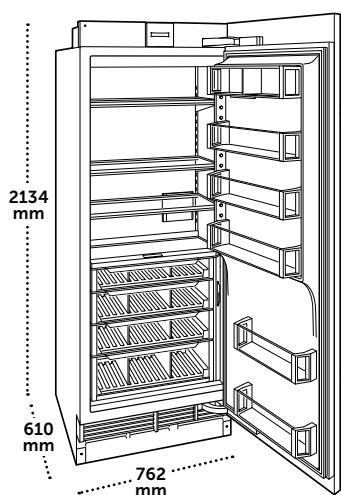

Designer Series Undercounter Refrigeration

76 cm All Refrigerator – Column

MODEL	PRICE
ICBDEC3050RID	€12.356

SPECIFICATIONS

Overall Dimensions	762 mm W x 2134 mm H x 610 mm D
Shipping Weight	193 kg

FEATURES

- Split Climate™ intelligent cooling system
- ClearSight™ LED lighting with Night Mode
- Stainless accents
- 3 adjustable glass shelves
- 4 soft-close crisper drawers with adjustable dividers
- 3 adjustable and 2 stationary door bins
- Flip-up dairy compartment
- Air purification system
- Internal water dispenser
- Water filtration system

Accessories

Stainless Steel Door Panels

DESCRIPTION	NUMBER	PRICE
2134 mm Fin Height – 102 mm Toe Kick		
Tubular Handle / RH	7023626	€1.381
Tubular Handle / LH	7023627	€1.381
Pro Handle / RH	7025304	€1.381
Pro Handle / LH	7025305	€1.381

Dual Installation

DESCRIPTION	NUMBER	PRICE
Dual Installation Kits		
Handle-to-Handle	7027904	€472
Handle-to-Hinge	7030378	€472
Hinge-to-Hinge	7030379	€472

Kickplates

1219 mm Stainless Steel	7026838	€133
1372 mm Stainless Steel	7026839	€133
1524 mm Stainless Steel	7026840	€149
1676 mm Stainless Steel	7026841	€174

Miscellaneous

DESCRIPTION	NUMBER	PRICE
Enclosure Panel		
Stainless Steel Side (1)	7031340	€1.786
Reduced Toe Kick Divider*	7029956	€100
Egg Container	7007506	€83
Filters and Cartridges		
Water Filter	4204490	€116
Air Purification Cartridge	7042798	€116

*Required for toe kicks 98 mm to 51 mm.