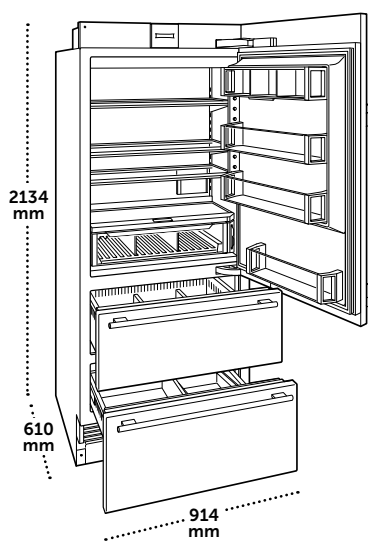

Designer Series Undercounter Refrigeration

91 cm Combination – Tall

MODEL	PRICE
ICBDET3650CIID	€14.819

SPECIFICATIONS

Overall Dimensions	914 mm W x 2134 mm H x 610 mm D
Shipping Weight	220 kg

FEATURES

- Split Climate™ intelligent cooling system
- ClearSight™ LED lighting with Night Mode
- Stainless accents
- 2 temperature zones

Refrigerator

- 3 adjustable glass shelves
- Crisper drawer with dividers
- 1 stationary and 2 adjustable door bins
- Flip-up dairy compartment
- Air purification system
- Internal water dispenser

Freezer

- 2 full-extension freezer drawers; one with adjustable dividers
- Automatic ice maker with removable ice container
- Water filtration system

Accessories

Stainless Steel Door Panels

DESCRIPTION	NUMBER	PRICE
2134 mm Finished Height		
Tubular Handle / RH	7023708	€1.331
Tubular Handle / LH	7023709	€1.331
Pro Handle / RH	7025314	€1.331
Pro Handle / LH	7025315	€1.331

Stainless Steel Drawer Panels (2-panel set)

DESCRIPTION	NUMBER	PRICE
102 mm Toe Kick		
Tubular Handle	7023704	€1.067
Pro Handle	7025310	€1.067

Dual Installation

DESCRIPTION	NUMBER	PRICE
Dual Installation Kits		
Handle-to-Handle	7027904	€472
Handle-to-Hinge	7030378	€472
Hinge-to-Hinge	7030379	€472
Kickplates		
1372 mm Stainless Steel	7026839	€133
1524 mm Stainless Steel	7026840	€149
1676 mm Stainless Steel	7026841	€174
1829 mm Stainless Steel	7026842	€174

Miscellaneous

DESCRIPTION	NUMBER	PRICE
Enclosure Panel		
Stainless Steel Side (1)	7031340	€1.786
Mounting Kit		
Drawer Panel Support	7028082	€50
Reduced Toe Kick Divider*	7029956	€100
Egg Container	7007506	€83
Filters and Cartridges		
Water Filter	4204490	€116
Air Purification Cartridge	7042798	€116

*Required for toe kicks 98 mm to 51 mm.