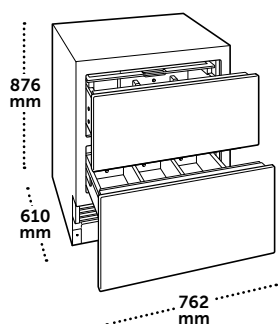

Designer Series Undercounter Refrigeration

76 cm All Refrigerator – Drawers

MODEL	PRICE
ICBID-30R	€7.348

SPECIFICATIONS

Overall Dimensions	762 mm W x 876 mm H x 610 mm D
Shipping Weight	95 kg

FEATURES

- 2 refrigerator storage drawers with dividers
- Sliding crisper cover

Accessories

Stainless Steel Drawer Panels (2-panel set)

DESCRIPTION	NUMBER	PRICE
102 mm Toe Kick		
Tubular Handle	7023702	€1.025
Pro Handle	7025308	€1.025

Dual Installation

DESCRIPTION	NUMBER	PRICE
Dual Installation Kit	7027903	€356
Kickplates*		
1219 mm Stainless Steel	7026838	€133
1372 mm Stainless Steel	7026839	€133
1524 mm Stainless Steel	7026840	€149
1676 mm Stainless Steel	7026841	€174

*Will accommodate 102 mm and 152 mm toe kick heights.

Miscellaneous

DESCRIPTION	NUMBER	PRICE
Mounting Kit		
Drawer Panel Support	7028082	€50
Reduced Toe Kick Divider*	7029956	€100
Egg Container	7007506	€83
Crisper Cover	7025420	€405

*Required for toe kicks from 98 mm to 51 mm.