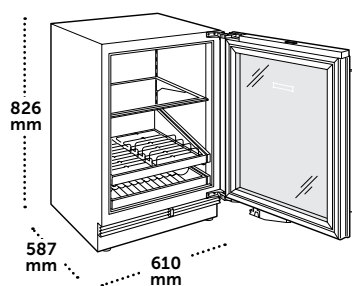

Designer Series Undercounter Refrigeration

61 cm Beverage Center

MODEL	PRICE
ICBDEU2450BG	€4.331

SPECIFICATIONS

Overall Dimensions	610 mm W x 826 mm H x 587 mm D
Shipping Weight	66 kg

FEATURES

- 1 adjustable glass shelf
- Spill-proof, nano-coating on glass shelf
- Full-extended upright beverage shelf with adjustable gates
- Full-extension multipurpose shelf
- Full-view, UV-resistant glass door
- Adjustable LED accent light
- Espresso interior
- Door alarm

Accessories

Stainless Steel Door Panels

DESCRIPTION	NUMBER	PRICE
Tubular Handle / RH	9029034	€620
Tubular Handle / RH / Lock	9029032	€703
Tubular Handle / LH	9029028	€620
Tubular Handle / LH / Lock	9029026	€703
Pro Handle / RH	9028545	€620
Pro Handle / RH / Lock	9028544	€703
Pro Handle / LH	9028514	€620
Pro Handle / LH / Lock	9028513	€703

Door panel kits include solid stainless steel kickplate, minimum installation height of 864 mm.

Dual Installation

DESCRIPTION	NUMBER	PRICE
Dual Installation Kits		
Two DEU Units*	9029245	€248
One DEU with One ID Unit**	9035535	€248
Stainless Steel Kickplates		
1219 mm	7042655	€323
1219 mm Tall**	7042680	€323

*Use when dual installing two undercounter units. Handle to handle installation only.

**Use when dual installing undercounter unit with drawer unit. Handle to hinge installation only.

***Minimum installation height of 876 mm.

Miscellaneous

DESCRIPTION	NUMBER	PRICE
Stainless Steel Kickplate		
610 mm Tall*	7042677	€100
Custom Panel Lock Kit	7042232	€224
Solid Panel-Ready Door RH**	7042312	€769
Solid Panel-Ready Door LH**	7042313	€769

*Minimum installation height of 876 mm.

**Installation requires authorized service.