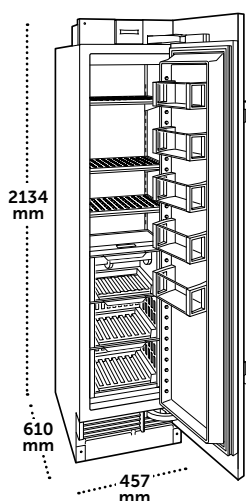

Designer Series Refrigeration

46 cm All Freezer – Column

MODEL	PRICE
ICBDEC1850FI	€10.951

SPECIFICATIONS

Overall Dimensions	457 mm W x 2134 mm H x 610 mm D
Shipping Weight	134 kg

FEATURES

- ClearSight™ LED lighting with Night Mode
- Stainless accents
- 3 adjustable wire shelves
- 2 storage drawers with adjustable dividers
- 5 adjustable door bins
- Ice drawer with automatic ice maker
- Water filtration system

Accessories

Stainless Steel Door Panels

DESCRIPTION	NUMBER	PRICE
2134 mm Fin Height – 102 mm Toe Kick		
Tubular Handle / RH	7025372	€1.025
Tubular Handle / LH	7025373	€1.025
Pro Handle / RH	7025324	€1.025
Pro Handle / LH	7025325	€1.025

Dual Installation

DESCRIPTION	NUMBER	PRICE
Dual Installation Kits		
Handle-to-Handle	7027904	€472
Handle-to-Hinge	7030378	€472
Hinge-to-Hinge	7030379	€472

Kickplates

914 mm Stainless Steel	7026837	€133
1067 mm Stainless Steel	7027399	€133
1219 mm Stainless Steel	7026838	€133
1372 mm Stainless Steel	7026839	€133

Miscellaneous

DESCRIPTION	NUMBER	PRICE
Enclosure Panel		
Stainless Steel Side (1)	7031340	€1.786
Reduced Toe Kick Divider*	7029956	€100
Filters		
Water Filter	4204490	€116

*Required for toe kicks 98 mm to 51 mm.