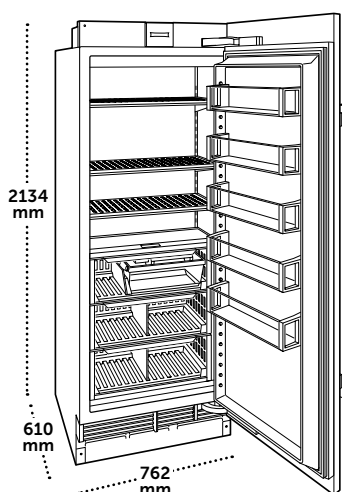

Designer Series Undercounter Refrigeration

76 cm All Freezer – Column

MODEL	PRICE
ICBDEC3050FI	€12.100

SPECIFICATIONS

Overall Dimensions	762 mm W x 2134 mm H x 610 mm D
Shipping Weight	193 kg

FEATURES

- ClearSight™ LED lighting with Night Mode
- Stainless accents
- 3 adjustable wire shelves
- 3 storage drawers
- 5 adjustable door bins
- Automatic ice maker with removable ice container
- Water filtration system

Accessories

Stainless Steel Door Panels

DESCRIPTION	NUMBER	PRICE
2134 mm Fin Height – 102 mm Toe Kick		
Tubular Handle / RH	7023626	€1.381
Tubular Handle / LH	7023627	€1.381
Pro Handle / RH	7025304	€1.381
Pro Handle / LH	7025305	€1.381

Dual Installation

DESCRIPTION	NUMBER	PRICE
Dual Installation Kits		
Handle-to-Handle	7027904	€472
Handle-to-Hinge	7030378	€472
Hinge-to-Hinge	7030379	€472

Kickplates

1219 mm Stainless Steel	7026838	€133
1372 mm Stainless Steel	7026839	€133
1524 mm Stainless Steel	7026840	€149
1676 mm Stainless Steel	7026841	€174

Miscellaneous

DESCRIPTION	NUMBER	PRICE
Enclosure Panel		
Stainless Steel Side (1)	7031340	€1.786
Reduced Toe Kick Divider*	7029956	€100
Filters		
Water Filter	4204490	€116

*Required for toe kicks 98 mm to 51 mm.