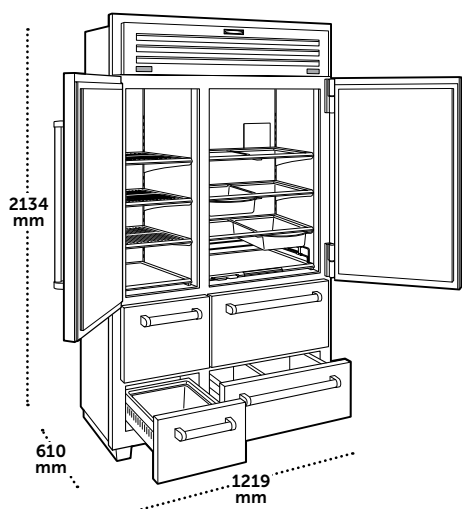

Designer Series Undercounter Refrigeration

122 cm PRO Refrigerator/Freezer

MODEL	PRICE
ICBPRO4850	€30.562

SPECIFICATIONS

Overall Dimensions	1219 mm W x 2134 mm H x 610 mm D
Shipping Weight	390 kg

FEATURES

Refrigerator

- 3 adjustable glass shelves
- 2 stainless steel slide-out bins
- Sliding glass shelf with folding gates
- 2 storage drawers
- Crisper cover
- Set of interchangeable drawer dividers
- Air purification system

Freezer

- Automatic ice maker
- 3 adjustable stainless steel shelves
- 2 storage drawers
- Stainless steel ice bucket
- Water filtration system

Accessories

Stainless Steel Panels

DESCRIPTION	NUMBER	PRICE
Side Panel	9013058	€1.331
Top Panel*	9013057	€596
Kickplate	9013060	€248

*Requires at least one side panel for proper installation.

Filters and Cartridges

DESCRIPTION	NUMBER	PRICE
Replacement Filter		
Water Filter	4204490	€116
Replacement Cartridge		
Air Purification	7042798	€116

Miscellaneous

DESCRIPTION	NUMBER	PRICE
Slide-Out Bin	9063857	€372
Drawer Divider Set	9055913	€339
Slide-Out Shelf Gates (2)	9019829	€207
Egg Container	7007506	€83
90° Door Stop	9063856	€25