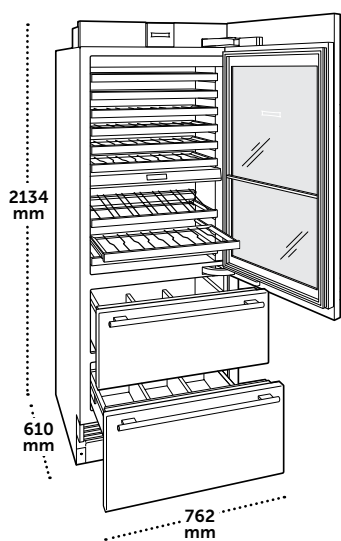

Designer Series Undercounter Refrigeration

76 cm Wine Storage with Refrigerator Drawers

MODEL	PRICE
ICBDET3050WR	€14.273

SPECIFICATIONS

Overall Dimensions	762 mm W x 2134 mm H x 610 mm D
Design	Designer Series
Wine Storage Capacity	86 bottles (750 ml)
Shipping Weight	222 kg

FEATURES

- 3 temperature zones
- 6 upper and 3 lower compartment shelves
- Display shelf
- Full-view, UV-resistant glass door
- 2 refrigerator drawers with dividers

Accessories

Stainless Steel Door Panels

DESCRIPTION	NUMBER	PRICE
2134 mm Finished Height		
Tubular Handle / RH	7025400	€1.331
Tubular Handle / RH / Lock	7025402	€1.521
Tubular Handle / LH	7025401	€1.331
Tubular Handle / LH / Lock	7025403	€1.521
Pro Handle / RH	7025352	€1.331
Pro Handle / RH / Lock	7025354	€1.521
Pro Handle / LH	7025353	€1.331
Pro Handle / LH / Lock	7025355	€1.521

Stainless Steel Drawer Panels (2-panel set)

DESCRIPTION	NUMBER	PRICE
102 mm Toe Kick		
Tubular Handle	7023702	€1.025
Pro Handle	7025308	€1.025

Dual Installation

DESCRIPTION	NUMBER	PRICE
Dual Installation Kits		
Handle-to-Handle	7027904	€472
Handle-to-Hinge	7030378	€472
Hinge-to-Hinge	7030379	€472

Kickplates

1219 mm Stainless Steel	7026838	€133
1372 mm Stainless Steel	7026839	€133
1524 mm Stainless Steel	7026840	€149
1676 mm Stainless Steel	7026841	€174

Miscellaneous

DESCRIPTION	NUMBER	PRICE
Enclosure Panel		
Stainless Steel Side (1)	7031340	€1.786
Mounting Kit		
Drawer Panel Support	7028082	€50
Reduced Toe Kick Divider*	7029956	€100
Solid Panel-Ready Door RH**	7031929	€901
Solid Panel-Ready Door LH**	7031930	€901
Lock Kit	7028773	€207
Inventory Tiles (15)	7031944	€83
Inventory Tiles / Writable (15)	7030331	€133
Bulk Storage Drawer	7028450	€1.240
Dessert Wine Rack	7028451	€728

*Required for toe kicks 98 mm to 51 mm.

**Installation may require authorized service.