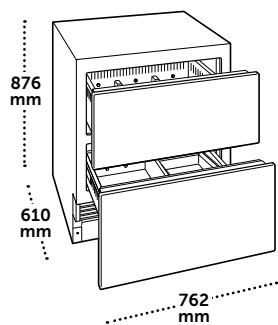

Designer Series Undercounter Refrigeration

76 cm All Freezer – Drawers

MODEL	PRICE
ICBID-30FI	€7.686

SPECIFICATIONS

Overall Dimensions	762 mm W x 876 mm H x 610 mm D
Shipping Weight	95 kg

FEATURES

- 2 freezer storage drawers with dividers
- Automatic ice maker

Accessories

Stainless Steel Drawer Panels (2-panel set)

DESCRIPTION	NUMBER	PRICE
102 mm Toe Kick		
Tubular Handle	7023702	€1.025
Pro Handle	7025308	€1.025

Dual Installation

DESCRIPTION	NUMBER	PRICE
Dual Installation Kit	7027903	€356
Kickplates*		
1219 mm Stainless Steel	7026838	€133
1372 mm Stainless Steel	7026839	€133
1524 mm Stainless Steel	7026840	€149
1676 mm Stainless Steel	7026841	€174

*Will accommodate 102 mm and 152 mm toe kick heights.

Miscellaneous

DESCRIPTION	NUMBER	PRICE
Mounting Kit		
Drawer Panel Support	7028082	€50
Reduced Toe Kick Divider*	7029956	€100

*Required for toe kicks from 98 mm to 51 mm.