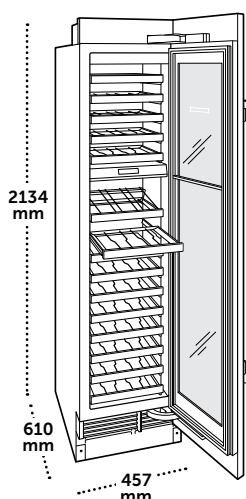

Designer Series Undercounter Refrigeration

46 cm Wine Storage

MODEL	PRICE
ICBDEC1850W	€10.240

SPECIFICATIONS

Overall Dimensions	457 mm W x 2134 mm H x 610 mm D
Design	Designer Series
Wine Storage Capacity	59 bottles (750 ml)
Shipping Weight	152 kg

FEATURES

- 2 temperature zones
- 5 upper and 10 lower compartment shelves
- Full-view, UV-resistant glass door
- Inventory tile system

Accessories

Stainless Steel Door Panels

DESCRIPTION	NUMBER	PRICE
2134 mm Fin Height – 102 mm Toe Kick		
Tubular Handle / RH	7025376	€1.133
Tubular Handle / RH / Lock	7025380	€1.315
Tubular Handle / LH	7025377	€1.133
Tubular Handle / LH / Lock	7025381	€1.315
Pro Handle / RH	7025328	€1.133
Pro Handle / RH / Lock	7025332	€1.315
Pro Handle / LH	7025329	€1.133
Pro Handle / LH / Lock	7025333	€1.315

Dual Installation

DESCRIPTION	NUMBER	PRICE
Dual Installation Kits		
Handle-to-Handle	7027904	€472
Handle-to-Hinge	7030378	€472
Hinge-to-Hinge	7030379	€472

Kickplates

914 mm Stainless Steel	7026837	€133
1067 mm Stainless Steel	7027399	€133
1219 mm Stainless Steel	7026838	€133
1372 mm Stainless Steel	7026839	€133

Miscellaneous

DESCRIPTION	NUMBER	PRICE
Enclosure Panel		
Stainless Steel Side (1)	7031340	€1.786
Reduced Toe Kick Divider*	7029956	€100
Solid Panel-Ready Door RH**	7031923	€918
Solid Panel-Ready Door LH**	7031924	€918
Lock Kit	7028773	€207
Inventory Tiles (15)	7031944	€83
Inventory Tiles / Writable (15)	7030331	€133
Bulk Storage Drawer	7028448	€918
Dessert Wine Rack	7028451	€728

*Required for toe kicks 98 mm to 51 mm.

**Installation may require authorized service.