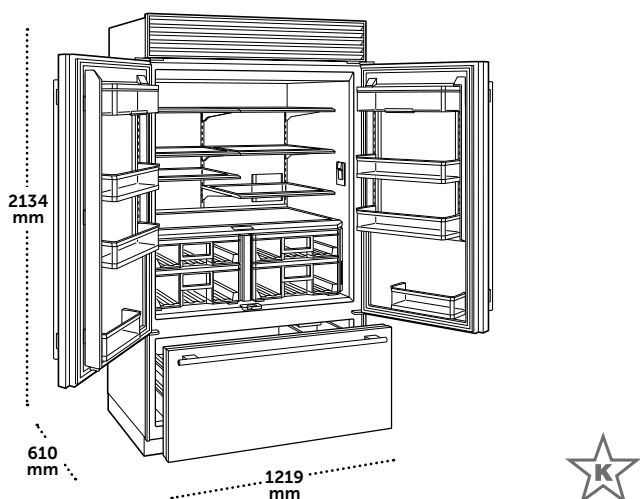

Designer Series Undercounter Refrigeration

122 cm Over-and-Under with French Door and Internal Dispenser

MODEL	PRICE
ICBCL4850UFDID/S/T	€23.141
ICBCL4850UFDID/S/P	€23.141

SPECIFICATIONS

Overall Dimensions	1219 mm W x 2134 mm H x 610 mm D
Shipping Weight	321 kg

FEATURES

- Split Climate™ intelligent cooling system
- ClearSight™ LED lighting with Night Mode
- Stainless accents

Refrigerator

- 6 adjustable glass shelves
- 4 crisper drawers with removable dividers
- 2 stationary and 4 adjustable door bins
- 2 flip-up dairy compartments
- Air purification system
- Internal water dispenser

Freezer

- Full-extension drawer with expandable freezer basket
- Automatic ice maker with removable ice container
- Water filtration system

Accessories

Grilles

FINISHED HEIGHT	NUMBER	PRICE
Stainless Steel		
2134 mm Pro Louvered	9044758	€926

Miscellaneous

DESCRIPTION	NUMBER	PRICE
Mounting Kit		
Custom Side Panel	7003407	€191
Side Panels		
Stainless Steel (1)	9044759	€1.381
Stainless Steel Kickplate	9055391	€100
Egg Container	7007506	€83
90° Door Stop	7005865	€25
Filters and Cartridges		
Water Filter	4204490	€116
Air Purification Cartridge	7042798	€116