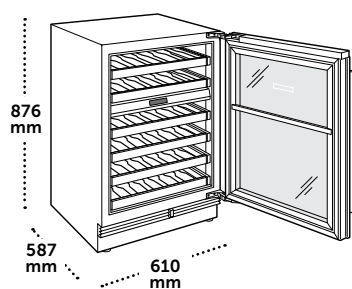

Designer Series Undercounter Refrigeration

61 cm Undercounter Wine Storage

MODEL	PRICE
ICBDEU2450W	€5.992

SPECIFICATIONS

Overall Dimensions	610 mm W x 876 mm H x 587 mm D
Design	Undercounter
Wine Storage Capacity	42 bottles (750 ml)
Shipping Weight	80 kg

FEATURES

- 2 temperature zones
- 6 full-extension wine racks
- Full-view, UV-resistant glass door
- Adjustable LED accent light
- Espresso interior
- Door alarm
- Inventory tile system

Accessories

Stainless Steel Door Panels

DESCRIPTION	NUMBER	PRICE
Tubular Handle / RH	9029034	€620
Tubular Handle / RH / Lock	9029032	€703
Tubular Handle / LH	9029028	€620
Tubular Handle / LH / Lock	9029026	€703
Pro Handle / RH	9028545	€620
Pro Handle / RH / Lock	9028544	€703
Pro Handle / LH	9028514	€620
Pro Handle / LH / Lock	9028513	€703

Door panel kits include solid stainless steel kickplate, minimum installation height of 864 mm.

Dual Installation

DESCRIPTION	NUMBER	PRICE
Dual Installation Kits		
Two DEU Units*	9029245	€248
One DEU with One ID Unit**	9035535	€248
Stainless Steel Kickplates		
1219 mm	7042655	€323
1219 mm Tall***	7042680	€323

*Use when dual installing two undercounter units. Handle to handle installation only.

**Use when dual installing undercounter unit with drawer unit. Handle to drawer installation only.

***Minimum installation height of 876 mm.

Miscellaneous

DESCRIPTION	NUMBER	PRICE
Stainless Steel Kickplate		
610 mm Tall*	7042677	€100
Custom Panel Lock Kit	7042232	€224
Solid Panel-Ready Door RH**	7042312	€769
Solid Panel-Ready Door LH**	7042313	€769

*Minimum installation height of 876 mm.

**Installation requires authorized service.