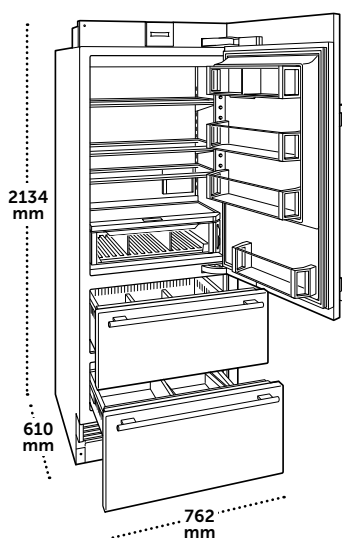

Designer Series Undercounter Refrigeration

76 cm Combination – Tall

MODEL	PRICE
ICBDET3050CIID	€13.992

SPECIFICATIONS

Overall Dimensions	762 mm W x 2134 mm H x 610 mm D
Shipping Weight	181 kg

FEATURES

- Split Climate™ intelligent cooling system
- ClearSight™ LED lighting with Night Mode
- Stainless accents
- 2 temperature zones

Refrigerator

- 3 adjustable glass shelves
- Crisper drawer with dividers
- 1 stationary and 2 adjustable door bins
- Flip-up dairy compartment
- Air purification system
- Internal water dispenser

Freezer

- 2 full-extension freezer drawers; one with adjustable dividers
- Automatic ice maker with removable ice container
- Water filtration system

Accessories

Stainless Steel Door Panels

DESCRIPTION	NUMBER	PRICE
2134 mm Finished Height		
Tubular Handle / RH	7023706	€1.207
Tubular Handle / LH	7023707	€1.207
Pro Handle / RH	7025312	€1.207
Pro Handle / LH	7025313	€1.207

Stainless Steel Drawer Panels (2-panel set)

DESCRIPTION	NUMBER	PRICE
102 mm Toe Kick		
Tubular Handle	7023702	€1.025
Pro Handle	7025308	€1.025

Dual Installation

DESCRIPTION	NUMBER	PRICE
Dual Installation Kits		
Handle-to-Handle	7027904	€472
Handle-to-Hinge	7030378	€472
Hinge-to-Hinge	7030379	€472

Kickplates

1219 mm Stainless Steel	7026838	€133
1372 mm Stainless Steel	7026839	€133
1524 mm Stainless Steel	7026840	€149
1676 mm Stainless Steel	7026841	€174

Miscellaneous

DESCRIPTION	NUMBER	PRICE
Enclosure Panel		
Stainless Steel Side (1)	7031340	€1.786
Mounting Kit		
Drawer Panel Support	7028082	€50
Reduced Toe Kick Divider*	7029956	€100
Egg Container	7007506	€83
Filters and Cartridges		
Water Filter	4204490	€116
Air Purification Cartridge	7042798	€116

*Required for toe kicks 98 mm to 51 mm.