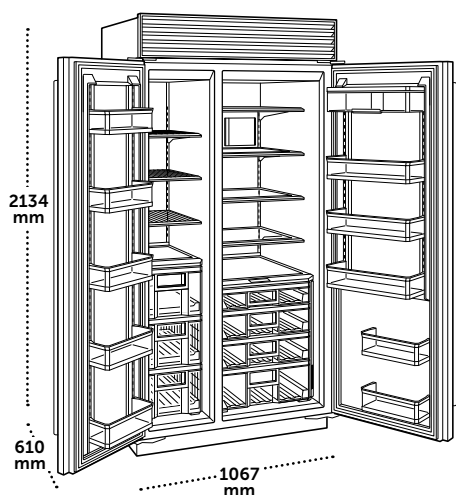

Designer Series Undercounter Refrigeration

107 cm Side-by-Side

MODEL	PRICE
ICBCL4250S/S/T	€18.761
ICBCL4250S/S/P	€18.761

SPECIFICATIONS

Overall Dimensions	1067 mm W x 2134 mm H x 610 mm D
Shipping Weight	281 kg

FEATURES

- Split Climate™ intelligent cooling system
- ClearSight™ LED lighting with Night Mode
- Stainless accents

Refrigerator

- 4 adjustable glass shelves
- 4 crisper drawers with removable dividers
- 2 stationary and 3 adjustable door bins
- Flip-up dairy compartment
- Air purification system

Freezer

- Ice drawer with automatic ice maker
- 3 adjustable wire shelves
- 5 adjustable door bins
- 2 storage drawers
- Water filtration system

Accessories

Grilles

FINISHED HEIGHT	NUMBER	PRICE
Stainless Steel		
2134 mm Pro Louvered	9044757	€918

Miscellaneous

DESCRIPTION	NUMBER	PRICE
Mounting Kit		
Custom Side Panel	7003407	€191
Side Panels		
Stainless Steel (1)	9044759	€1.381
Stainless Steel Kickplate	9055390	€100
Egg Container	7007506	€83
90° Door Stop	7005865	€25
Filters and Cartridges		
Water Filter	4204490	€116
Air Purification Cartridge	7042798	€116