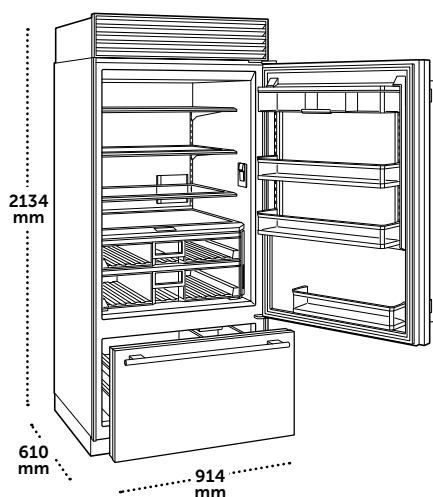

Designer Series Undercounter Refrigeration

91 cm Over-and-Under with Internal Dispenser

MODEL	PRICE
ICBCL3650UID/S/T	€17.835
ICBCL3650UID/S/P	€17.835

SPECIFICATIONS

Overall Dimensions	914 mm W x 2134 mm H x 610 mm D
Shipping Weight	250 kg

FEATURES

- Split Climate™ intelligent cooling system
- ClearSight™ LED lighting with Night Mode
- Stainless accents

Refrigerator

- 3 adjustable glass shelves
- 2 crisper drawers with removable dividers
- 1 stationary and 2 adjustable door bins
- Flip-up dairy compartment
- Air purification system
- Internal water dispenser

Freezer

- Full-extension drawer with expandable freezer basket
- Automatic ice maker with removable ice container
- Water filtration system

Accessories

Grilles

FINISHED HEIGHT	NUMBER	PRICE
Stainless Steel		
2134 mm Pro Louvered	9044756	€868

Dual Installation Kit

DESCRIPTION	NUMBER	PRICE
All Designs		
Dual Installation Kit	9040597	€728

For handle-to-handle installations only. Kit includes center trim strip, heater and mounting hardware.

Dual Installation Kit with Dual Wide Grille

DESCRIPTION	NUMBER	PRICE
Stainless Steel		
1676 mm Pro Louvered	9040595	€2.141
1829 mm Pro Louvered	9040596	€2.207

For handle-to-handle installations only. Kit includes dual wide kickplate and dual wide grille for 2134 mm finished height, center trim strip, heater and mounting hardware.

Miscellaneous

DESCRIPTION	NUMBER	PRICE
Mounting Kit		
Custom Side Panel	7003407	€191
Side Panels		
Stainless Steel (1)	9044759	€1.381
Stainless Steel Kickplate	9055389	€100
Egg Container	7007506	€83
90° Door Stop	7005865	€25
Filters and Cartridges		
Water Filter	4204490	€116
Air Purification Cartridge	7042798	€116